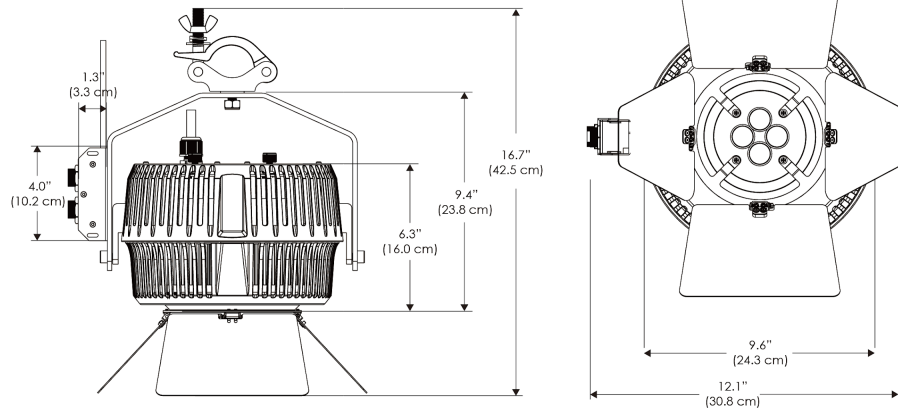

SPECIFICATIONS

Beam Angle	105°
Spectrum Type	AMZ : Plant Flourish & Growth
	TLB : Coral Health & Growth
Control	Intensity (0% - 100%), CCT
LED Source	DiCon Dense Matrix LED
AC Power Draw	AMZ : 720W
	TLB : 800W
AC Input Voltage	100 - 277V AC, 60Hz
Cooling	Fan Cooled
Operating Temperature	32 - 104°F (0 - 40°C)
Fixture Weight	9.2lb (4.1kg)
Power Supply Weight	100 - 240V : 7.5lb (3.4kg)
	100 - 277V : 7.5lb (3.4kg)
	100 - 277V IP67 : 14.1lb (6.4kg)

W2KBD-PVT

Power Supply
-100240
-100277

Power Supply
-100277IP

*All W2K models come standard with 20' DC cables and 18' AC cables.

PHOTOMETRIC DATA

AMZ

105°

Distance		3' (~1.0 m)	5' (~1.5 m)	10' (~3.0 m)
@4000K	fc	1620	561	168
	lux	17436	6033	1808
@6500K	fc	1647	570	171
	lux	17725	6133	1838
Beam Diameter		Ø 4.7' (1.4m)	Ø 7.9' (2.4m)	Ø 15.8' (4.8m)

Beam Angle : 105°

TLB

105°

Distance		3' (~1.0 m)	5' (~1.5 m)	10' (~3.0 m)
@8000K	fc	946	344	97
	lux	10180	3701	1044
@14000K	fc	1398	510	134
	lux	15045	5483	1436
Beam Diameter		Ø 4.5' (1.4m)	Ø 7.6' (2.3m)	Ø 15.2' (4.6m)

Beam Angle : 105°