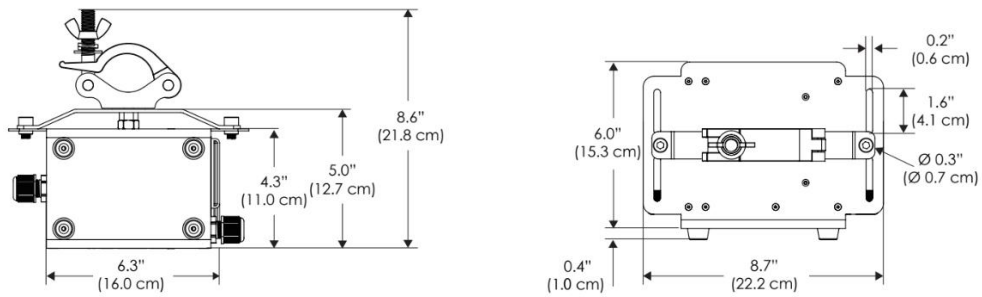

SPECIFICATIONS

Beam Angle	105°
Spectrum Type	AMZ : Plant Flourish & Growth
	TLB : Coral Health & Growth
Control	Intensity (0% - 100%), CCT
LED Source	DiCon Dense Matrix LED
AC Power Draw	AMZ : 720W
	TLB : 800W
AC Input Voltage	100 - 277V AC, 60Hz
Cooling	Fan Cooled
Operating Temperature	32 - 104°F (0 - 40°C)
Fixture Weight	9.2lb (4.1kg)
Power Supply Weight	100 - 240V : 7.5lb (3.4kg)
	100 - 277V : 7.5lb (3.4kg)
	100 - 277V IP67 : 14.1lb (6.4kg)

W2KBD-PVT

Power Supply
-100240
-100277

Power Supply
-100277IP

*All W2K models come standard with 20' DC cables and 18' AC cables.

PHOTOMETRIC DATA

AMZ

105°

Distance		3' (~1.0 m)	5' (~1.5 m)	10' (~3.0 m)
@4000K	fc	1620	561	168
	lux	17436	6033	1808
@6500K	fc	1647	570	171
	lux	17725	6133	1838
Beam Diameter		Ø 4.7' (1.4m)	Ø 7.9' (2.4m)	Ø 15.8' (4.8m)

Beam Angle : 105°

TLB

105°

Distance		3' (~1.0 m)	5' (~1.5 m)	10' (~3.0 m)
@8000K	fc	946	344	97
	lux	10180	3701	1044
@14000K	fc	1398	510	134
	lux	15045	5483	1436
Beam Diameter		Ø 4.5' (1.4m)	Ø 7.6' (2.3m)	Ø 15.2' (4.6m)