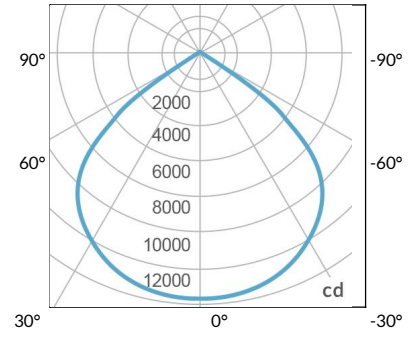

W2KBD-PVT

Power Supply
-100240
-100277

Power Supply
-100277IP

*All W2K models come standard with 20' DC cables and 18' AC cables.

PHOTOMETRIC DATA

AMZ

105°

Distance		3' (~1.0 m)	5' (~1.5 m)	10' (~3.0 m)
@4000K	fc	1620	561	168
	lux	17436	6033	1808
@6500K	fc	1647	570	171
	lux	17725	6133	1838
Beam Diameter		Ø 4.7' (1.4m)	Ø 7.9' (2.4m)	Ø 15.8' (4.8m)

Beam Angle : 105°

TLB

105°

Distance		3' (~1.0 m)	5' (~1.5 m)	10' (~3.0 m)
@8000K	fc	946	344	97
	lux	10180	3701	1044
@14000K	fc	1398	510	134
	lux	15045	5483	1436
Beam Diameter		Ø 4.5' (1.4m)	Ø 7.6' (2.3m)	Ø 15.2' (4.6m)

Beam Angle : 105°