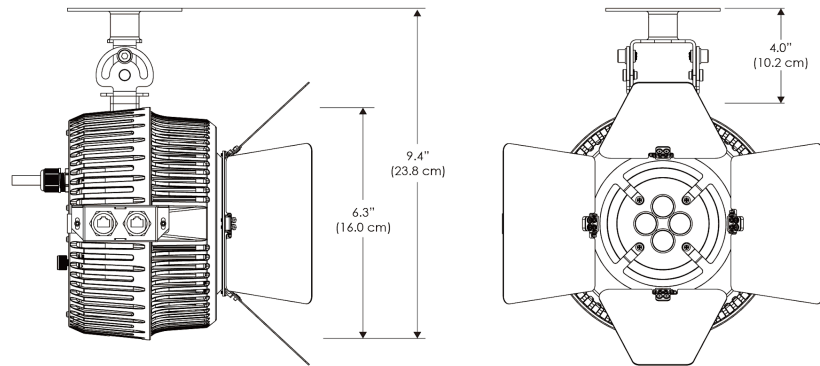

SPECIFICATIONS

Beam Angle	105°
Spectrum Type	AMZ : Plant Flourish & Growth
	TLB : Coral Health & Growth
Control	Intensity (0% - 100%), CCT
LED Source	DiCon Dense Matrix LED
AC Power Draw	AMZ : 720W
	TLB : 800W
AC Input Voltage	100 - 277V AC, 60Hz
Cooling	Fan Cooled
Operating Temperature	32 - 104°F (0 - 40°C)
Fixture Weight	9.2lb (4.1kg)
Power Supply Weight	100 - 240V : 7.5lb (3.4kg)
	100 - 277V : 7.5lb (3.4kg)
	100 - 277V IP67 : 14.1lb (6.4kg)

W2KBD-PVT

Power Supply
-100240
-100277

Power Supply
-100277IP

*All W2K models come standard with 20' DC cables and 18' AC cables.

PHOTOMETRIC DATA

AMZ

105°

Distance		3' (~1.0 m)	5' (~1.5 m)	10' (~3.0 m)
@4000K	fc	1620	561	168
	lux	17436	6033	1808
@6500K	fc	1647	570	171
	lux	17725	6133	1838
Beam Diameter		Ø 4.7' (1.4m)	Ø 7.9' (2.4m)	Ø 15.8' (4.8m)

Beam Angle : 105°

TLB

105°

Distance		3' (~1.0 m)	5' (~1.5 m)	10' (~3.0 m)
@8000K	fc	946	344	97
	lux	10180	3701	1044
@14000K	fc	1398	510	134
	lux	15045	5483	1436
Beam Diameter		Ø 4.5' (1.4m)	Ø 7.6' (2.3m)	Ø 15.2' (4.6m)