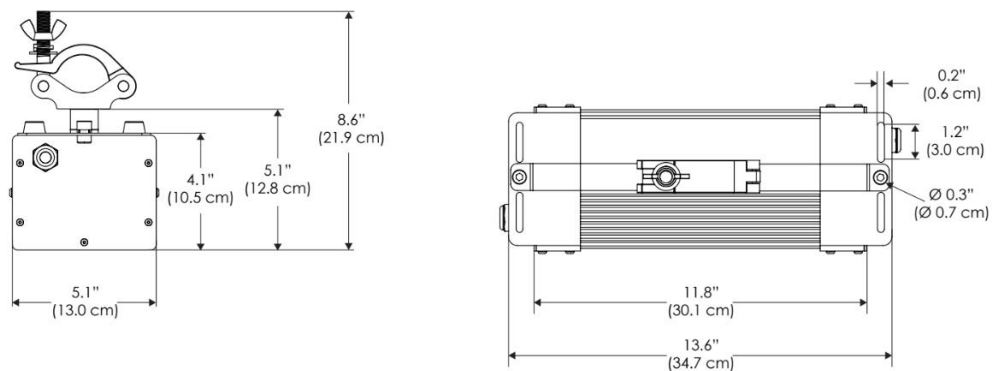

SPECIFICATIONS

Beam Angle	105°
Spectrum Type	AMZ : Plant Flourish & Growth
	TLB : Coral Health & Growth
Control	Intensity (0% - 100%), CCT
LED Source	DiCon Dense Matrix LED
AC Power Draw	AMZ : 720W
	TLB : 800W
AC Input Voltage	100 - 277V AC, 60Hz
Cooling	Fan Cooled
Operating Temperature	32 - 104°F (0 - 40°C)
Fixture Weight	9.2lb (4.1kg)
Power Supply Weight	100 - 240V : 7.5lb (3.4kg)
	100 - 277V : 7.5lb (3.4kg)
	100 - 277V IP67 : 14.1lb (6.4kg)

W2KBD-PVT

Power Supply
-100240
-100277

Power Supply
-100277IP

*All W2K models come standard with 20' DC cables and 18' AC cables.

PHOTOMETRIC DATA

AMZ

105°

Distance		3' (~1.0 m)	5' (~1.5 m)	10' (~3.0 m)
@4000K	fc	1620	561	168
	lux	17436	6033	1808
@6500K	fc	1647	570	171
	lux	17725	6133	1838
Beam Diameter		Ø 4.7' (1.4m)	Ø 7.9' (2.4m)	Ø 15.8' (4.8m)

Beam Angle : 105°

TLB

105°

Distance		3' (~1.0 m)	5' (~1.5 m)	10' (~3.0 m)
@8000K	fc	946	344	97
	lux	10180	3701	1044
@14000K	fc	1398	510	134
	lux	15045	5483	1436
Beam Diameter		Ø 4.5' (1.4m)	Ø 7.6' (2.3m)	Ø 15.2' (4.6m)