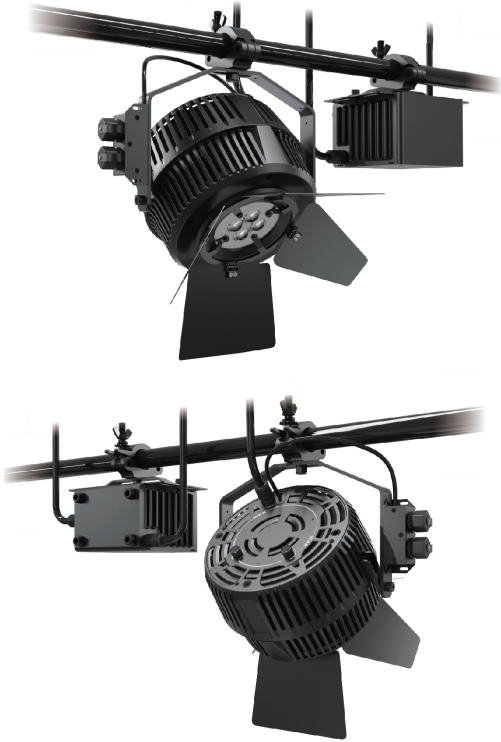

W2K Interior Landscape / Aquascape Light

800W LED / 105°

ORDERING GUIDE

CXW2KBD - - - - - -

Spectrum

AMZ Amazon Sun
(4000 - 6500K)
TLB Tuna Light Blue
(8000 - 14000K)

Finish

WH White
BK Black

Mount

CLP Clamp + Yoke
PVT Pivot Mount

Control

PSX DMX

AC Input Voltage

100240 100-240 AC
100277 100-277 AC
100277IP 100-277 IP67 PSU

Plug

US Type B
EU Type C
UK Type G
AU Type I

SPECIFICATIONS

Beam Angle	105°
Spectrum Type	AMZ : Plant Flourish & Growth
	TLB : Coral Health & Growth
Control	Intensity (0% - 100%), CCT
LED Source	DiCon Dense Matrix LED
AC Power Draw	AMZ : 720W
	TLB : 800W
AC Input Voltage	100 - 277V AC, 60Hz
Cooling	Fan Cooled
Operating Temperature	32 - 104°F (0 - 40°C)
Fixture Weight	9.2lb (4.1kg)
Power Supply Weight	100 - 240V : 7.5lb (3.4kg)
	100 - 277V : 7.5lb (3.4kg)
	100 - 277V IP67 : 14.1lb (6.4kg)

- Plant / Coral Focused Light Spectrum
- High-Intensity Point Source LED
- Low-Profile
- DMX Controllable
- Barn Doors to Control Light Spill
- Also Available with Other Optics

MECHANICAL FIGURES

W2KBD-CLP